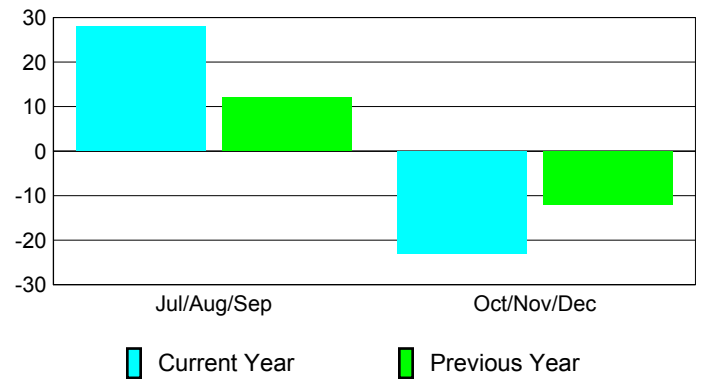

Comparison of Membership Gain/Loss

Current Year Compared to the Previous Year