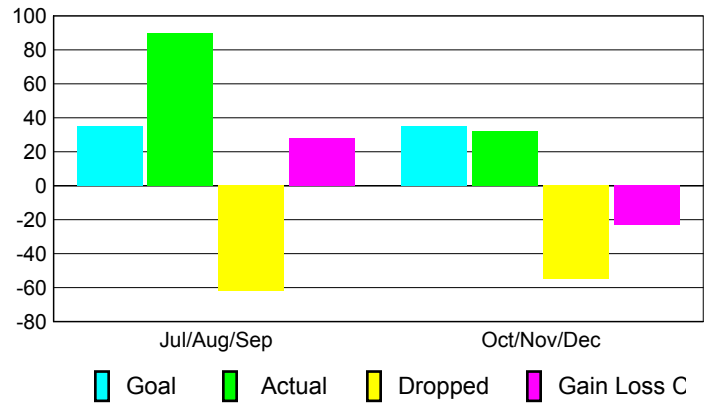

Membership Results 2010-2011

Goal, New, Dropped, Gain/Loss